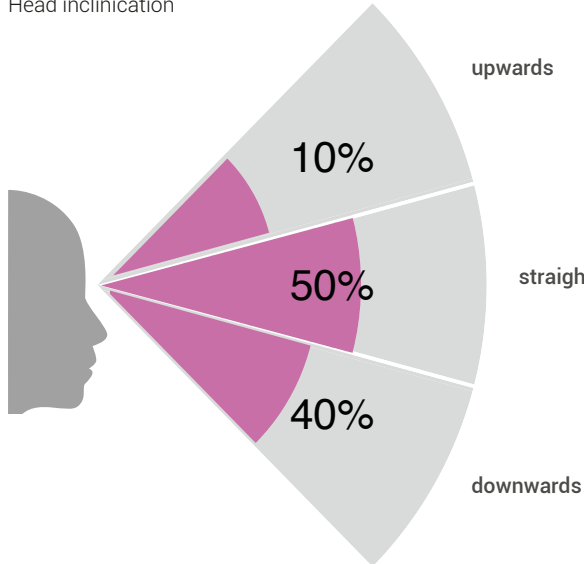

Customer Name: Max Mustermann

Testing dates: 01.01.2019 - 04.01.2019

Your personal visual profile by Optik Mustermann

Your visual behavior is focused on intermediate and near vision activities.

Head inclination

Light conditions

Time spent in sunlight **00:29 (1%)**

Time spent in front of blue light sources **07:04 (23%)**

Based on your individual visual behavior Vivior recommends the following spectacle lens types for optimal visual comfort.*