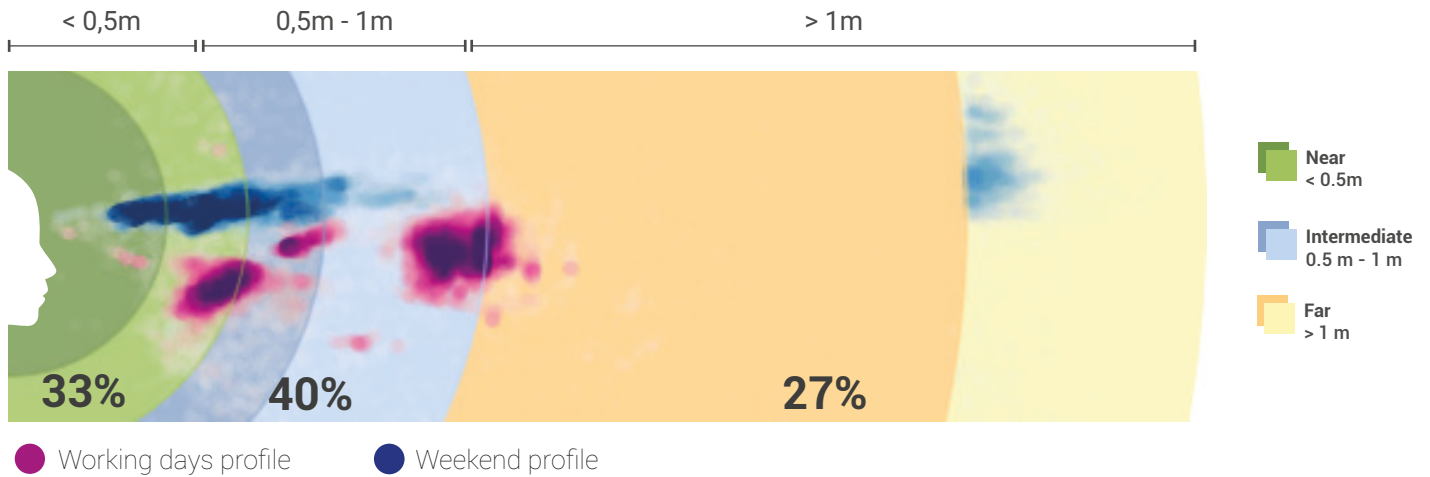

Customer Name: Max Mustermann

Testing dates: 01.01.2019 - 04.01.2019

Your personal visual profile by Optik Mustermann

Your visual behavior is focused on intermediate and near vision activities.

Head inclination

Light conditions

Time spent in sunlight **00:29 (1%)**

Time spent in front of blue light sources **07:04 (23%)**

Based on your individual visual behavior Vivior recommends the following spectacle lens types for optimal visual comfort.*