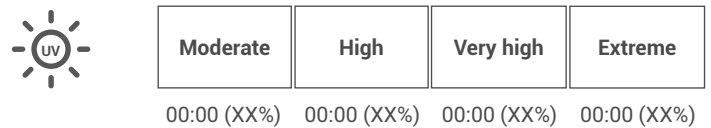

Customer Name: Max Mustermann

Testing dates: 01.01.2019 - 04.01.2019

Your personal visual profile by Optik Mustermann

Your visual behavior is focused on intermediate and near vision activities.

Head inclination

Light conditions

Time spent in sunlight **00:29 (1%)**

Time spent in front of blue light sources **07:04 (23%)**

Based on your individual visual behavior Vivior recommends the following spectacle lens types for optimal visual comfort.*